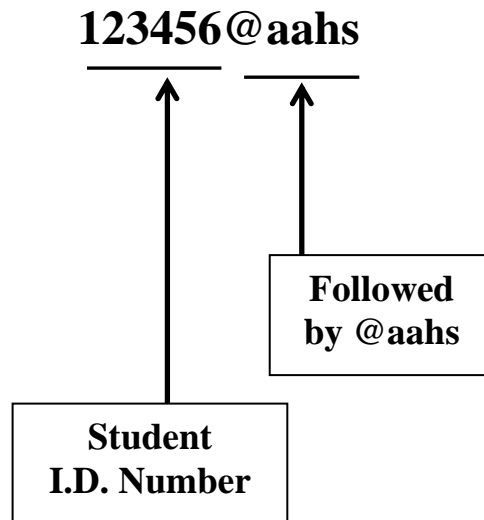

# Directions for Student Login to Study Island

1. Enter the following URL into your web browser. (This could be Internet Explorer, Netscape, etc.)

**www.studyisland.com**

2. On the left-hand column of your screen, you will see “**Members Login Here**”. In the username box, please type your ID number followed by @aahs.

**Student I.D. Number without leading zero:**

Example: Student ID #123456

**Student I.D. Number with leading zero:**

Example: Student ID #012345

3. In the password box, please type “aahs”. This password is the default, until you log in for the first time.