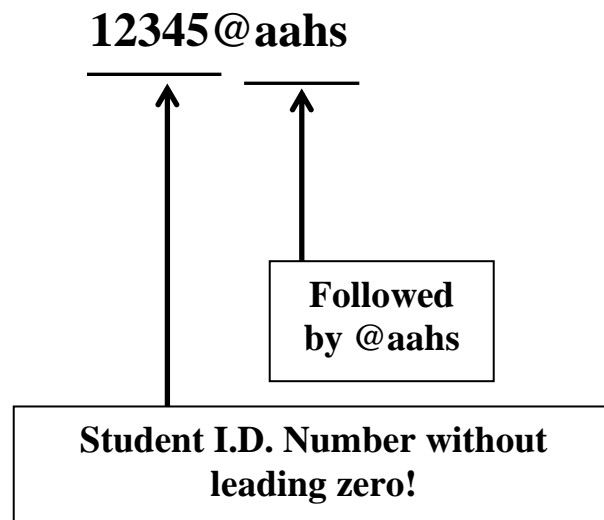

# Directions for Student Login to Study Island

1. Enter the following URL into your web browser. (This could be Internet Explorer, Netscape, etc.)

**www.studyisland.com**

2. On the left-hand column of your screen, you will see “**Members Login Here**”. In the username box, please type your ID number followed by @aahs.

**Student I.D. Number without leading zero:**

Example: Student ID #123456

**Student I.D. Number with leading zero:**

Example: Student ID #012345

3. In the password box, please type “aahs”. This password is the default, until you log in for the first time.